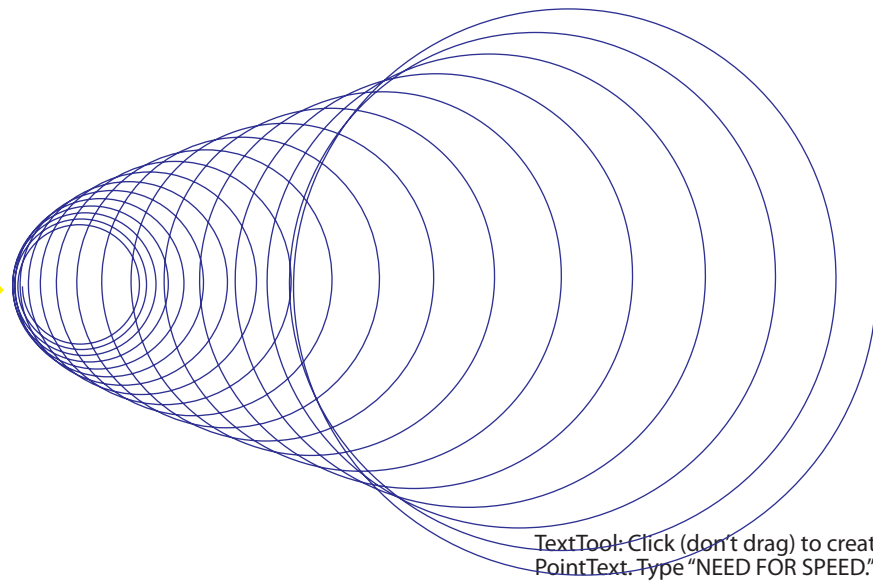

The outer endpoint dragged with the Reshape Tool

TextTool: Click (don't drag) to create PointText. Type "NEED FOR SPEED."

This black dotted Art Brush applied to two different weight strokes on the tornado below

The spiral scaled disproportionately...

A middle point dragged with the Reshape Tool

...three points dragged with the Reshape Tool

Perspective distortion of the Free Transform tool applied to tighten up the bottom