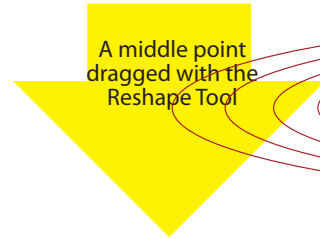

The outer endpoint dragged with the Reshape Tool

TextTool: Click (don't drag) to create PointText. Type "NEED FOR SPEED."

This black dotted Art Brush applied to two different weight strokes on the tornado below

The spiral scaled disproportionately...

A middle point dragged with the Reshape Tool

...three points dragged with the Reshape Tool

Perspective distortion of the Free Transform tool applied to tighten up the bottom