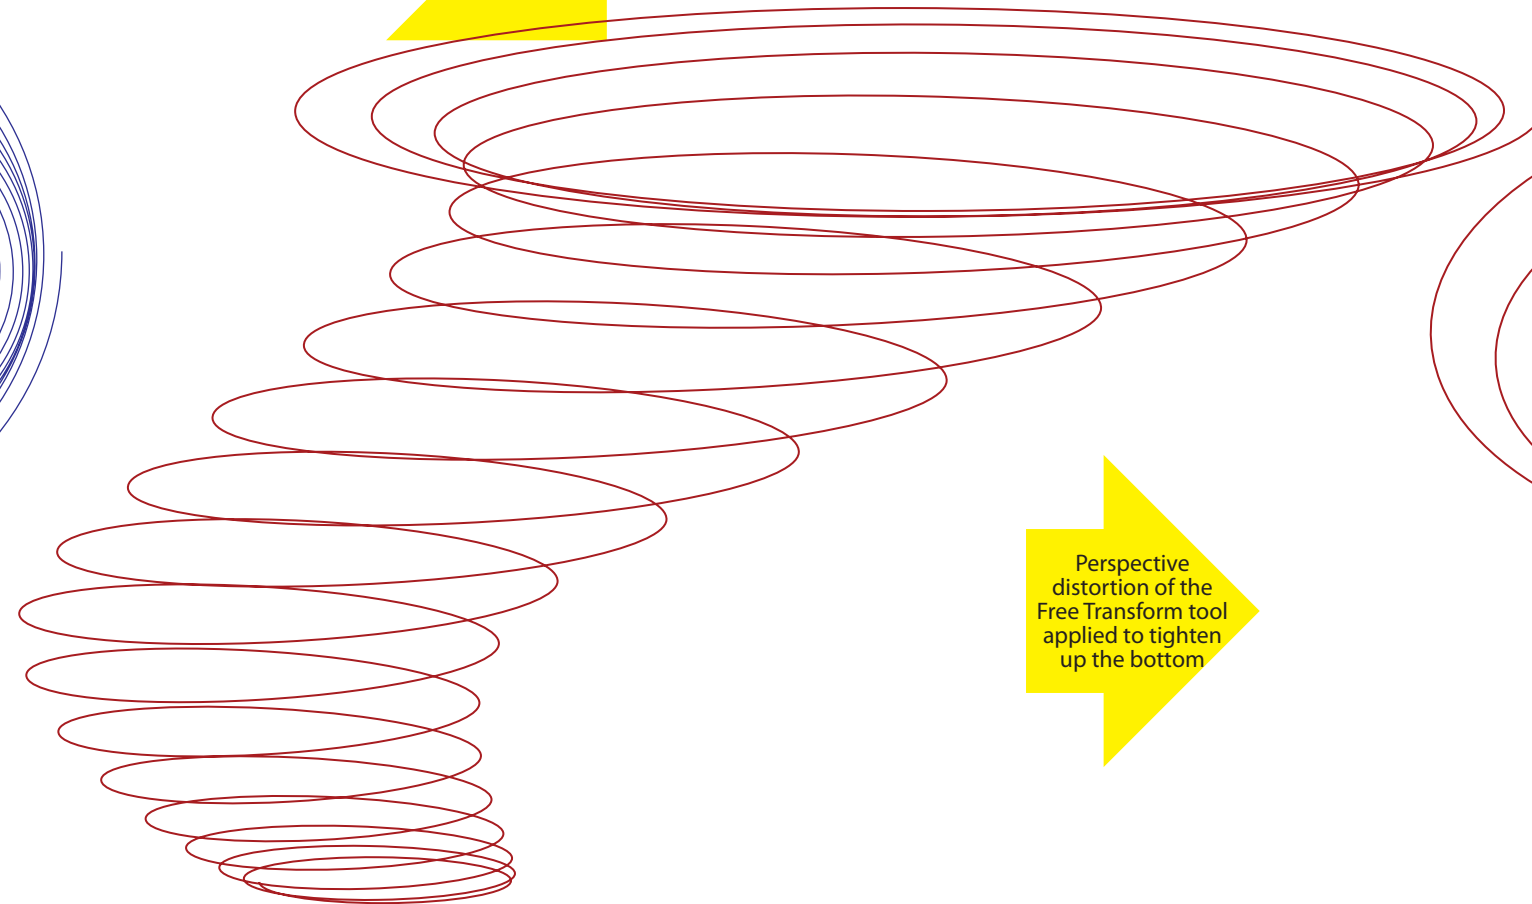

The outer endpoint dragged with the Reshape Tool

TextTool: Click (don't drag) to create PointText. Type "NEED FOR SPEED."

This black dotted Art Brush applied to two different weight strokes on the tornado below

The spiral scaled disproportionately...

A middle point dragged with the Reshape Tool

...three points dragged with the Reshape Tool

Perspective distortion of the Free Transform tool applied to tighten up the bottom